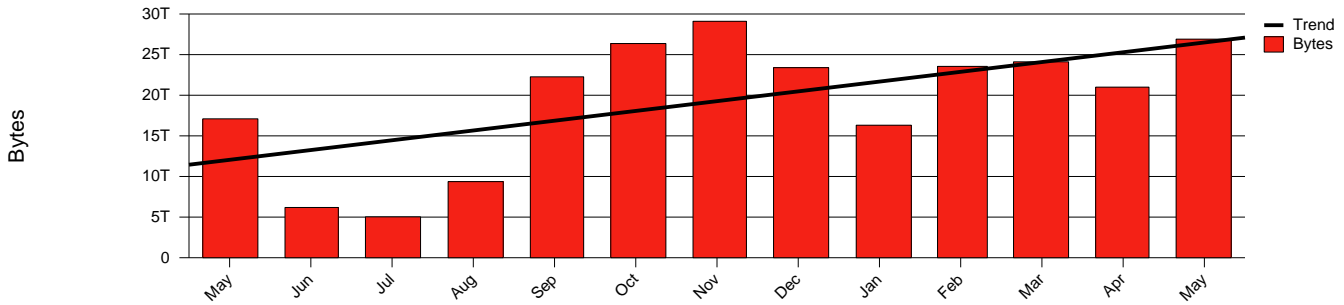

Monthly Health Report

Report for 05/31/2022, Subject: Acme-Internet

Total Network Volume by Month

Total Network Volume by Week

Total Network Volume by Day

Situations to Watch

Rank	Element Name	Variable	Threshold Value	Monthly Average		Days to (from) Threshold
				Actual	Predicted	
1	Acme-Internet(In)	Volume (Bandwidth %)	80.000	7.038	7.543	Increasing
2	Acme-Internet(Out)	Volume (Bandwidth %)	80.000	0.999	0.958	Increasing
3	Acme-Internet(In)	Nonunicast Rate	100.000	0.294	0.337	Increasing
4	Acme-Internet(Out)	Nonunicast Rate	100.000	14.347	12.653	Decreasing

Note: K=1,000, M=1,000,000, etc.

Baseline: 12 months + report period