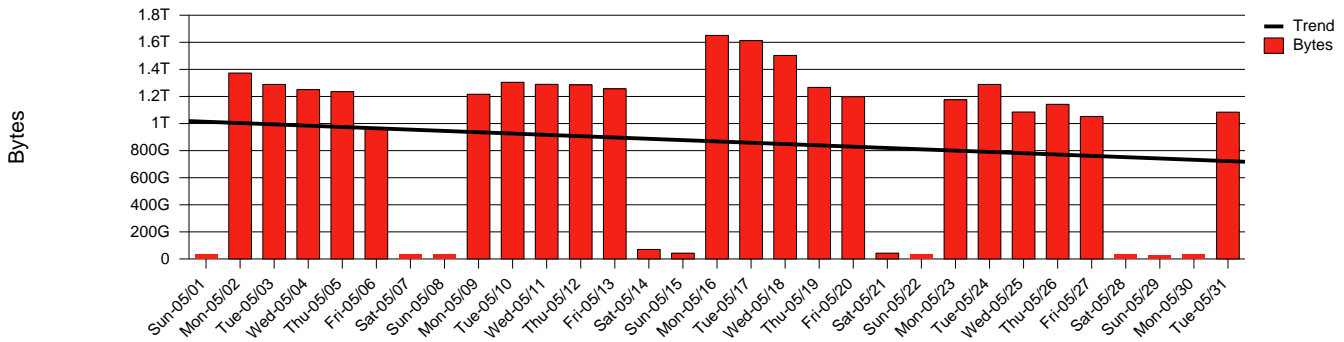

Monthly Health Report

Report for 05/31/2022, Subject: Acme-Internet

Total Network Volume by Month

Total Network Volume by Week

Total Network Volume by Day

Situations to Watch

Rank	Element Name	Variable	Threshold Value	Monthly Average		Days to (from) Threshold
				Actual	Predicted	
1	Acme-Internet(In)	Volume (Bandwidth %)	80.000	7.038	7.543	Increasing
2	Acme-Internet(Out)	Volume (Bandwidth %)	80.000	0.999	0.958	Increasing
3	Acme-Internet(In)	Nonunicast Rate	100.000	0.294	0.337	Increasing
4	Acme-Internet(Out)	Nonunicast Rate	100.000	14.347	12.653	Decreasing

Note: K=1,000, M=1,000,000, etc.

Baseline: 12 months + report period