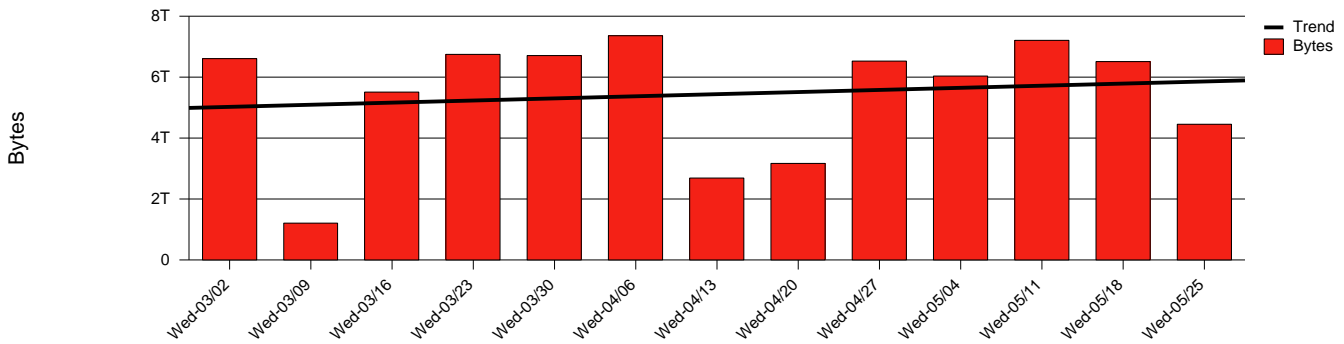

Monthly Health Report

Report for 05/31/2022, Subject: Acme-Internet

Total Network Volume by Month

Total Network Volume by Week

Total Network Volume by Day

Situations to Watch

Rank	Element Name	Variable	Threshold Value	Monthly Average		Days to (from) Threshold
				Actual	Predicted	
1	Acme-Internet(In)	Volume (Bandwidth %)	80.000	7.038	7.543	Increasing
2	Acme-Internet(Out)	Volume (Bandwidth %)	80.000	0.999	0.958	Increasing
3	Acme-Internet(In)	Nonunicast Rate	100.000	0.294	0.337	Increasing
4	Acme-Internet(Out)	Nonunicast Rate	100.000	14.347	12.653	Decreasing

Note: K=1,000, M=1,000,000, etc.

Baseline: 12 months + report period